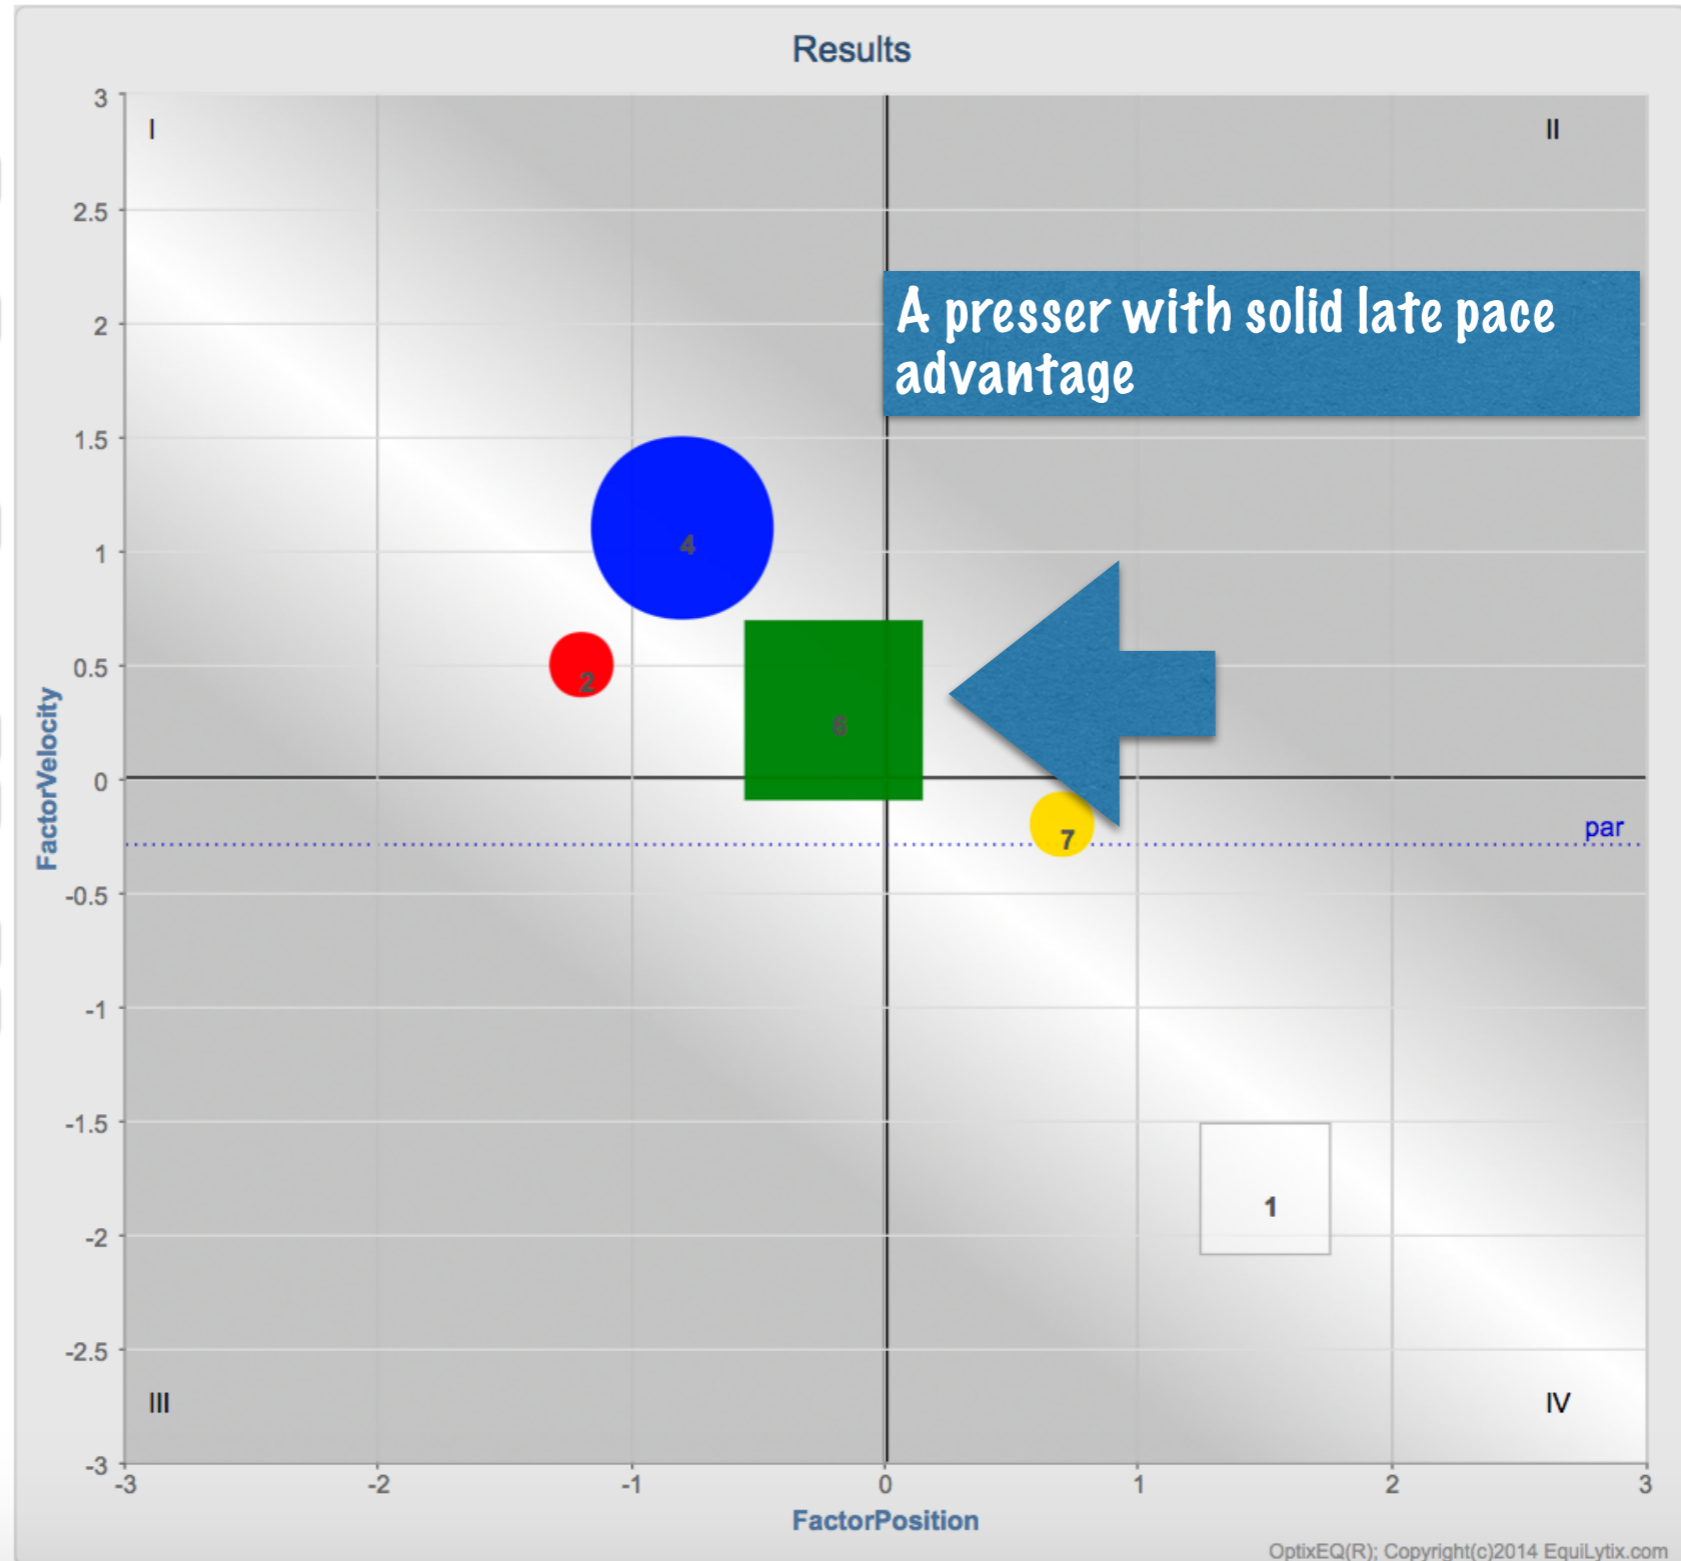

OptixPLOT™

SA 2015-04-10 Race6 $75,000 8.5f Route Dirt
Nongraded stake/handicap(SntaLucia75k) 4 year olds and Up -
Fillies/Mares

Previous Race   Next Race

Plot 7   Race 6

Standard   6

SA_15-04-10_06

PlotFit Contention SpeedRate 80

Copyright ©2015 EquiLytx LLC. All rights reserved.

optixRPM™

E

EP
246

P

PC
17

C

Results

Odds

MorningLine

DaysLast

Results

Metrix 43 C

ImpactTSD

ImpactMSE

OptixGRID@

OptixTStat@