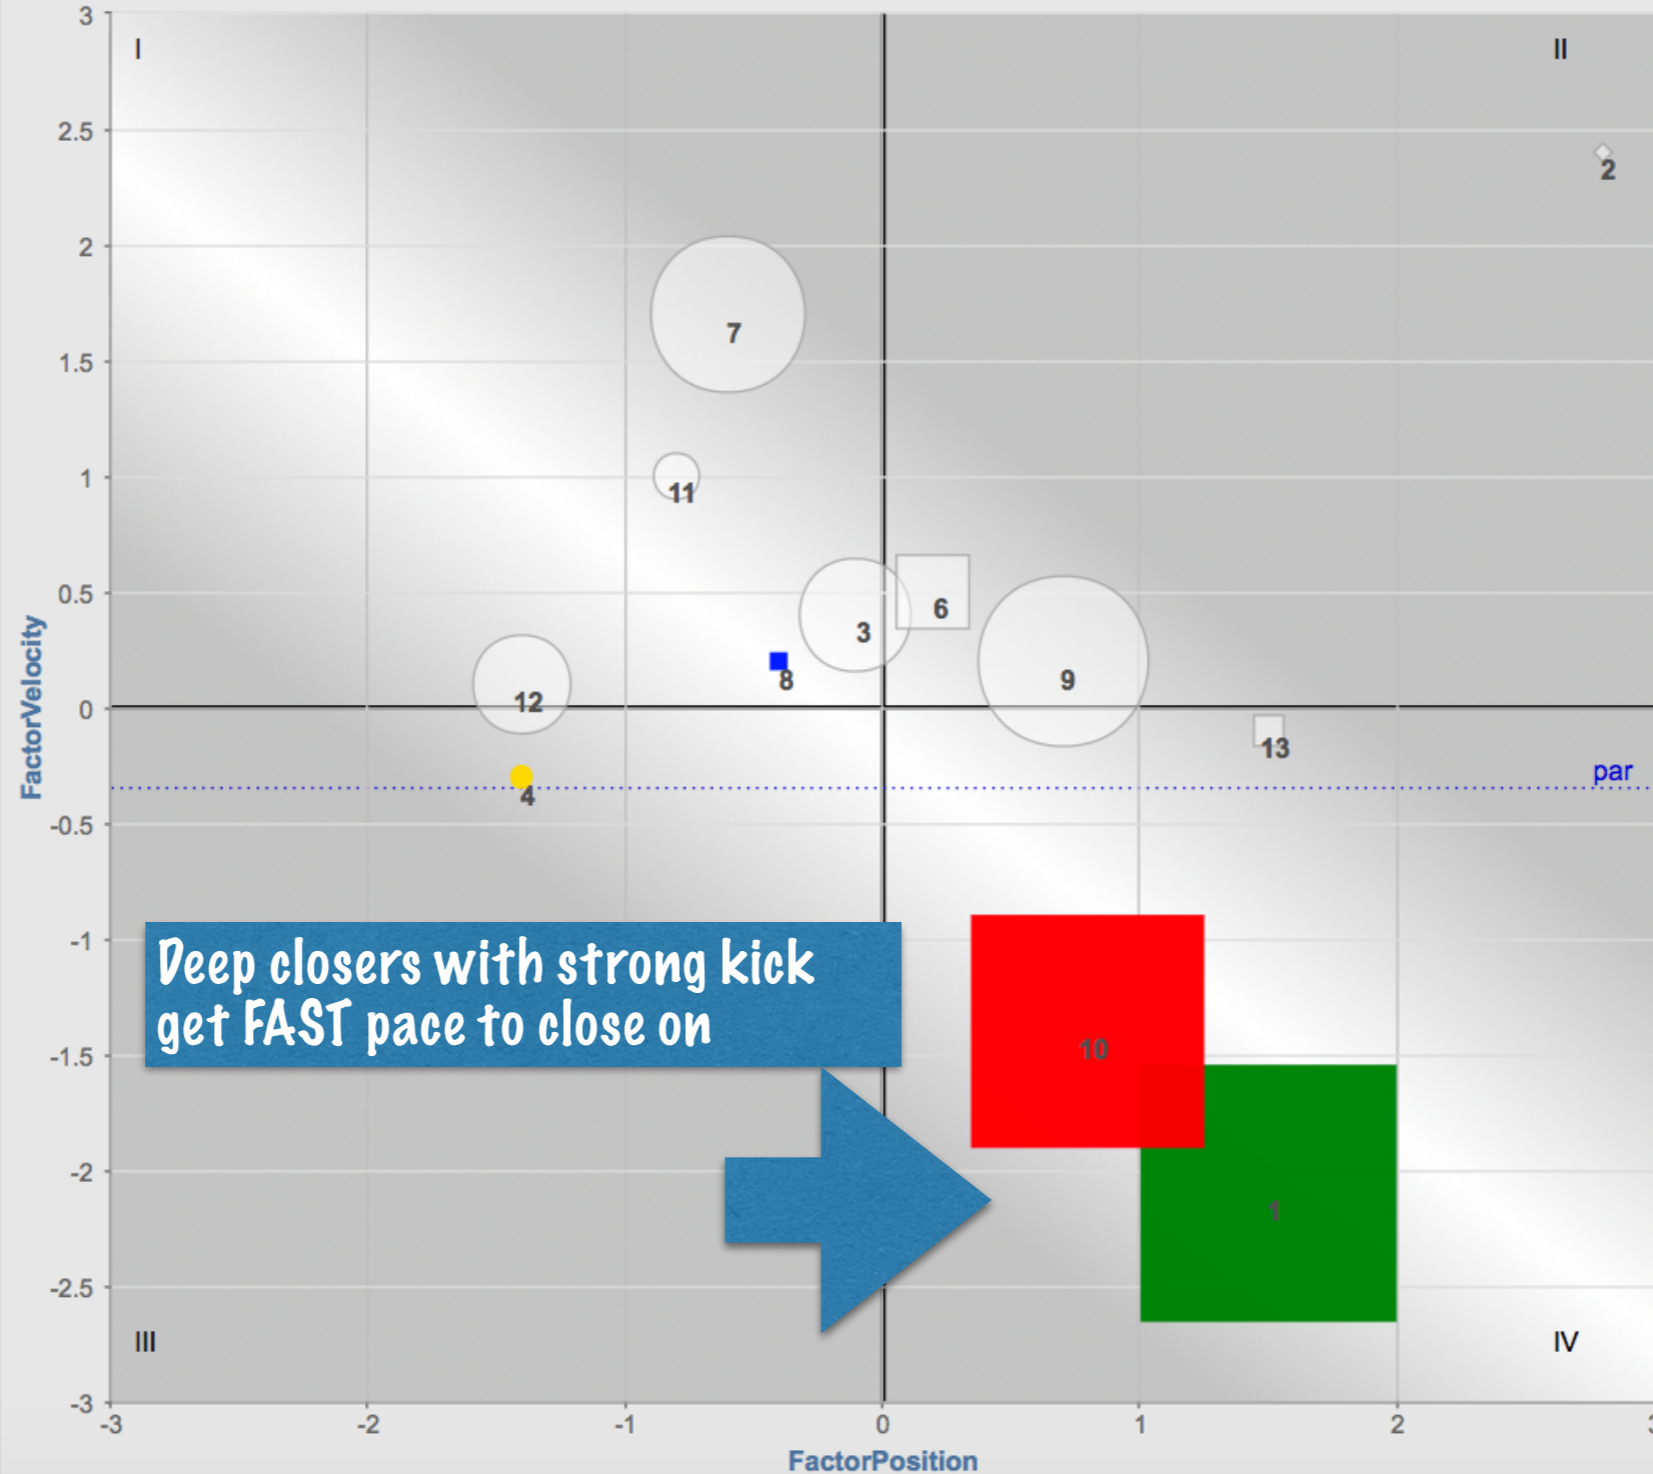

OptixGRID®

OptixTStat®

Results

Deep closers with strong kick
get FAST pace to close on

OptixPLOT™
LRC 2015-09-13 Race2 \$27,000 6f Sprint Dirt
Starter Alw(Alw 25000s) 3 year olds and Up - Fillies/Mares

Previous Race Next Race